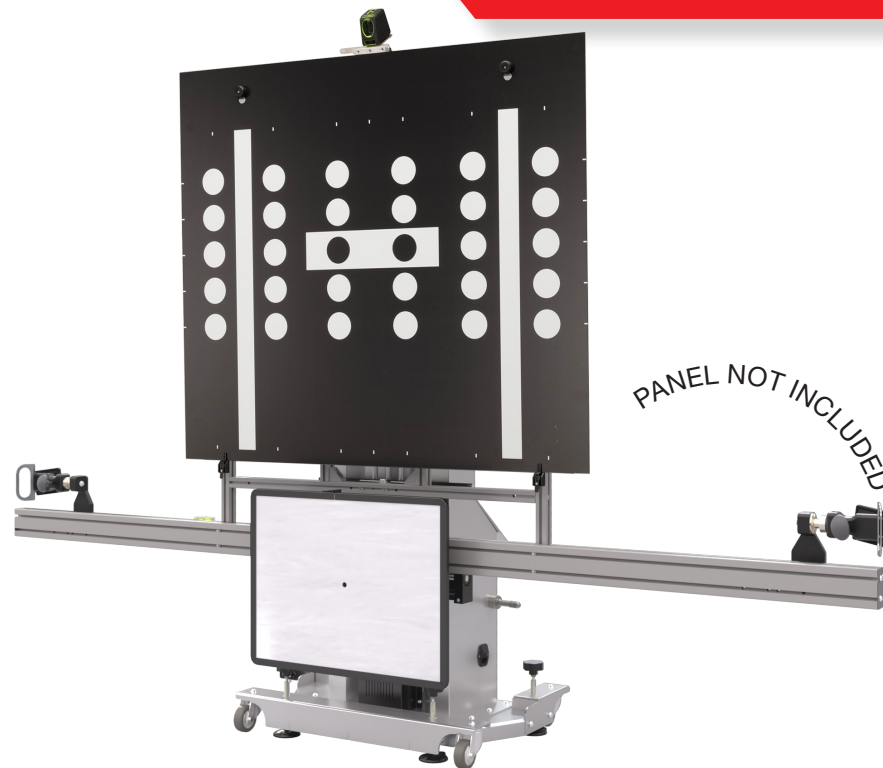

PROADAS RS V1

DOTAZIONE

Code	Electrical Supply	Description	
0-62103701/00	110-230V/1PH/60-60HZ	PROADAS RS V1 The RS V1 kit is designed for customers not having a wheel aligner and is composed by: PROADAS SCE 910, Radar panel, Optical sensors adjustment kit, Laser pointer support for bracket, Steering lock, License for wheel alignment pre-check; Short bar kit. Four (4) brackets are needed, NOT INCLUDED AS STANDARD.	
8-62100012		Functionality license , 12 months subscription (compulsory)	
8-62100131		RS V1 customization kit (compulsory)	

PROADAS TS V1

DOTAZIONE

Code	Electrical Supply	Description
0-62103801/00	110-230V/1PH/60-60HZ	PROADAS TS V1 The TS V1 kit is designed for customers having a NEXION CCD wheel aligner and is composed by : PROADAS SCE 910, Radar panel, HL. V.2 Kit, Short radar bar kit with pins, Laser pointer support for bracket, data exchange kit wheel aligner - PROADAS.
8-62100012		Functionality license , 12 months subscription (compulsory)
8-62100132		TS V1 customization kit (compulsory)

PROADAS TS-3D V1

DOTAZIONE

Code	Electrical Supply	Description	
0-62103901/00	110-230V/1PH/60-60HZ	PROADAS TS-3D V1 The TS-3D V1 kit is designed for customers having a NEXION new generation camera wheel aligner and is composed by : PROADAS SCE 910, Radar panel, n. 2 BT laser pointers, Laser pointer support for bracket, Long radar bar kit, 3D target kit, data exchange kit wheel aligner - PROADAS.	
8-62100012		Functionality license , 12 months subscription (compulsory)	
8-62100133		TS-3D V1 customization kit (compulsory)	