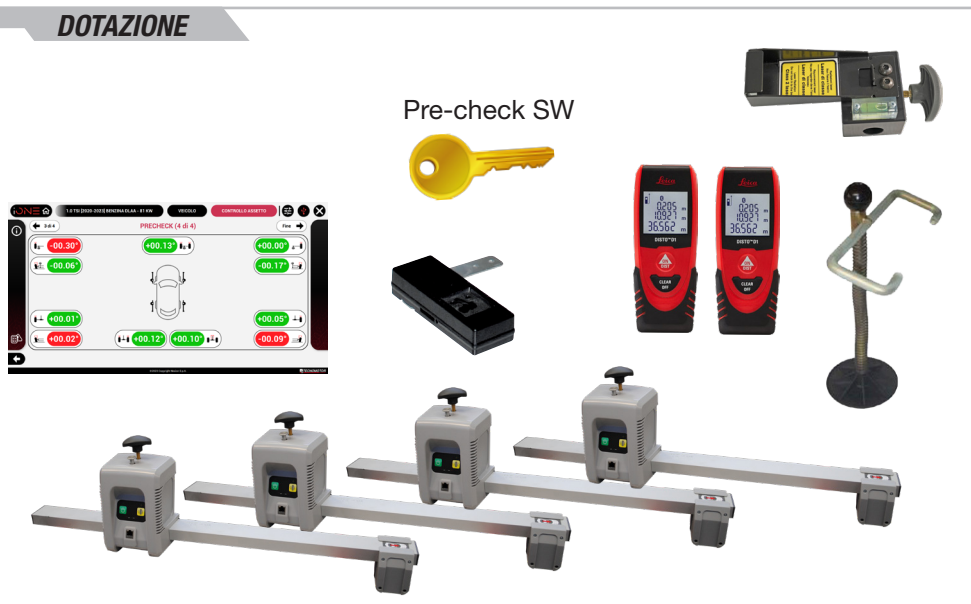

PROADAS RS DIGITAL

DOTAZIONE

Codice	Electrical Supply	Description
0-62103301/00	110-230V/1PH/60-60HZ	PROADAS RS DIGITAL The RS Digital kit is designed for customers not having a wheel aligner and is composed by: PROADAS SCE 910, Radar panel, Optical sensors adjustment kit, Kit HL v.2, n. 2 BT laser pointers, Laser pointer support for bracket, Steering lock, License for wheel alignment pre-check, Short bar kit with pins, 75" Monitor, Monitor cover, Mini-PC for digital targets reproduction for the front camera. Four (4) brackets are needed (not included as standard).
8-62100123		Functionality license PROADAS DIGITAL, 12 months subscription (compulsory)
8-62100126		Customization kit PROADAS RS DIGITAL (compulsory)