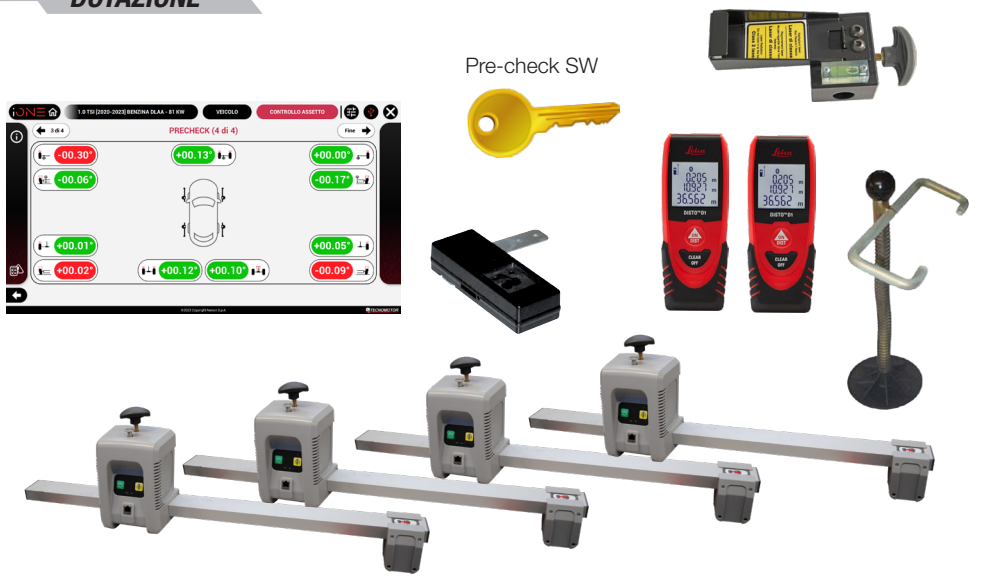

PROADAS START DIGITAL

DOTAZIONE

Code	Electrical Supply	Description
0-62103601/00	110-230V/1PH/60-60HZ	PROADAS START DIGITAL The START kit is composed by : PROADAS SCE 910, Radar panel,n, 2 laser pointers, START alignment kit, Long radar bar kit, 75" Monitor, Monitor cover, Mini-PC for digital targets reproduction for the front camera. Two (2) brackets are needed (not included as standard).
8-62100123		Functionality license PROADAS DIGITAL , 12 months subscription (compulsory)
8-62100129		Customization kit PROADAS START DIGITAL (compulsory)

PROADAS RS V1

DOTAZIONE

Code	Electrical Supply	Description	
0-62103701/00	110-230V/1PH/60-60HZ	PROADAS RS V1 The RS V1 kit is designed for customers not having a wheel aligner and is composed by: PROADAS SCE 910, Radar panel, Optical sensors adjustment kit, Laser pointer support for bracket, Steering lock, License for wheel alignment pre-check; Short bar kit. Four (4) brackets are needed, NOT INCLUDED AS STANDARD.	
8-62100012		Functionality license , 12 months subscription (compulsory)	
8-62100131		RS V1 customization kit (compulsory)	

PROADAS TS V1

DOTAZIONE

Code	Electrical Supply	Description
0-62103801/00	110-230V/1PH/60-60HZ	PROADAS TS V1 The TS V1 kit is designed for customers having a NEXION CCD wheel aligner and is composed by : PROADAS SCE 910, Radar panel, HL. V.2 Kit, Short radar bar kit with pins, Laser pointer support for bracket, data exchange kit wheel aligner - PROADAS.
8-62100012		Functionality license , 12 months subscription (compulsory)
8-62100132		TS V1 customization kit (compulsory)