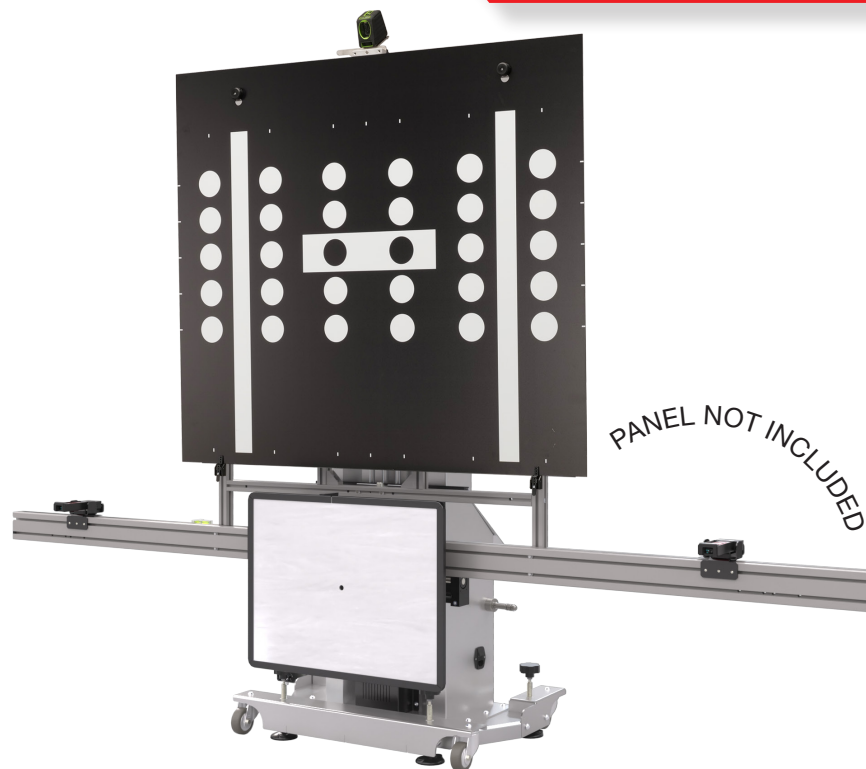

PROADAS TS-3D V1

DOTAZIONE

Code	Electrical Supply	Description	
0-62103901/00	110-230V/1PH/60-60HZ	PROADAS TS-3D V1 The TS-3D V1 kit is designed for customers having a NEXION new generation camera wheel aligner and is composed by : PROADAS SCE 910, Radar panel, n. 2 BT laser pointers, Laser pointer support for bracket, Long radar bar kit, 3D target kit, data exchange kit wheel aligner - PROADAS.	
8-62100012		Functionality license , 12 months subscription (compulsory)	
8-62100133		TS-3D V1 customization kit (compulsory)	

PROADAS START V1

DOTAZIONE

Code	Electrical Supply	Description
0-62104001/00	110-230V/1PH/60-60HZ	PROADAS START V1 The START V1 kit is composed by : PROADAS SCE 910, Radar panel, START alignment kit, Long radar bar kit. Two (2) brackets are needed, NOT INCLUDED AS STANDARD
8-62100012		Functionality license , 12 months subscription (compulsory)
8-62100134		START customization kit (compulsory)